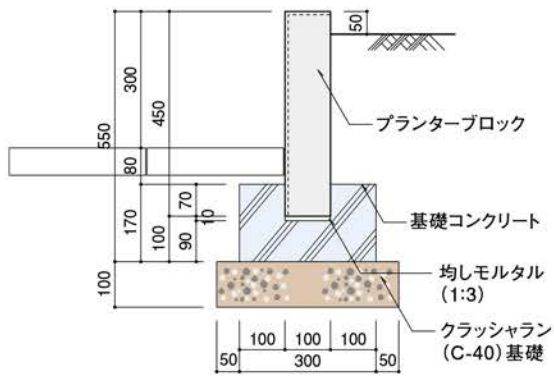

植栽ブロック

プランターF型

[FH=150 (300)]

[FH=250 (400)]

[FH=400 (600)]

プランターN型

[FH=200 (360)]

[FH=250 (400)]

[FH=300(450)]

[FH=330(500)]

[平面図]

[断面図]

[FH=100(130)]

[FH=170(230)]

[FH=240(390)]

[FH=350(550)]

[FH=450(670)]