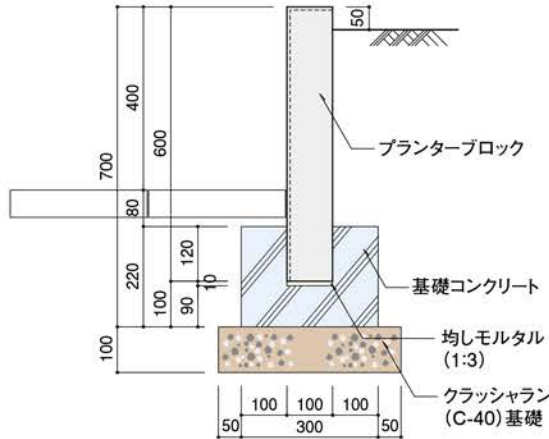

植栽ブロック

プランターF型

[FH=150 (300)]

[FH=250 (400)]

[FH=400 (600)]

プランターN型

[FH=200 (360)]

[FH=250 (400)]

[FH=300(450)]

[FH=330(500)]

[平面図]

[断面図]

[FH=100(130)]

[FH=170(230)]

[FH=240(390)]

[FH=350(550)]

[FH=450(670)]