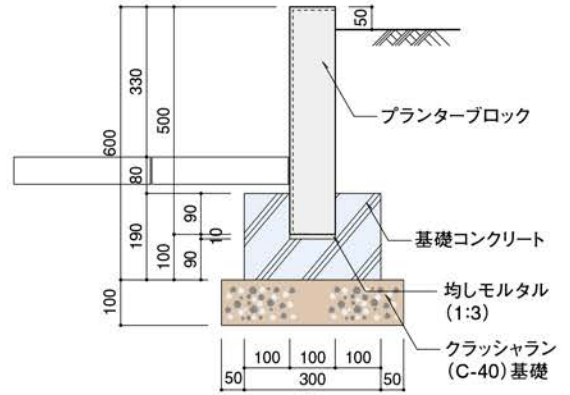

植栽ブロック

プランターF型

[FH=150 (300)]

[FH=250 (400)]

[FH=400 (600)]

プランターN型

[FH=200 (360)]

[FH=250 (400)]

[FH=300(450)]

[FH=330(500)]

[平面図]

[断面図]

[FH=100(130)]

[FH=170(230)]

[FH=240(390)]

[FH=350(550)]

[FH=450(670)]